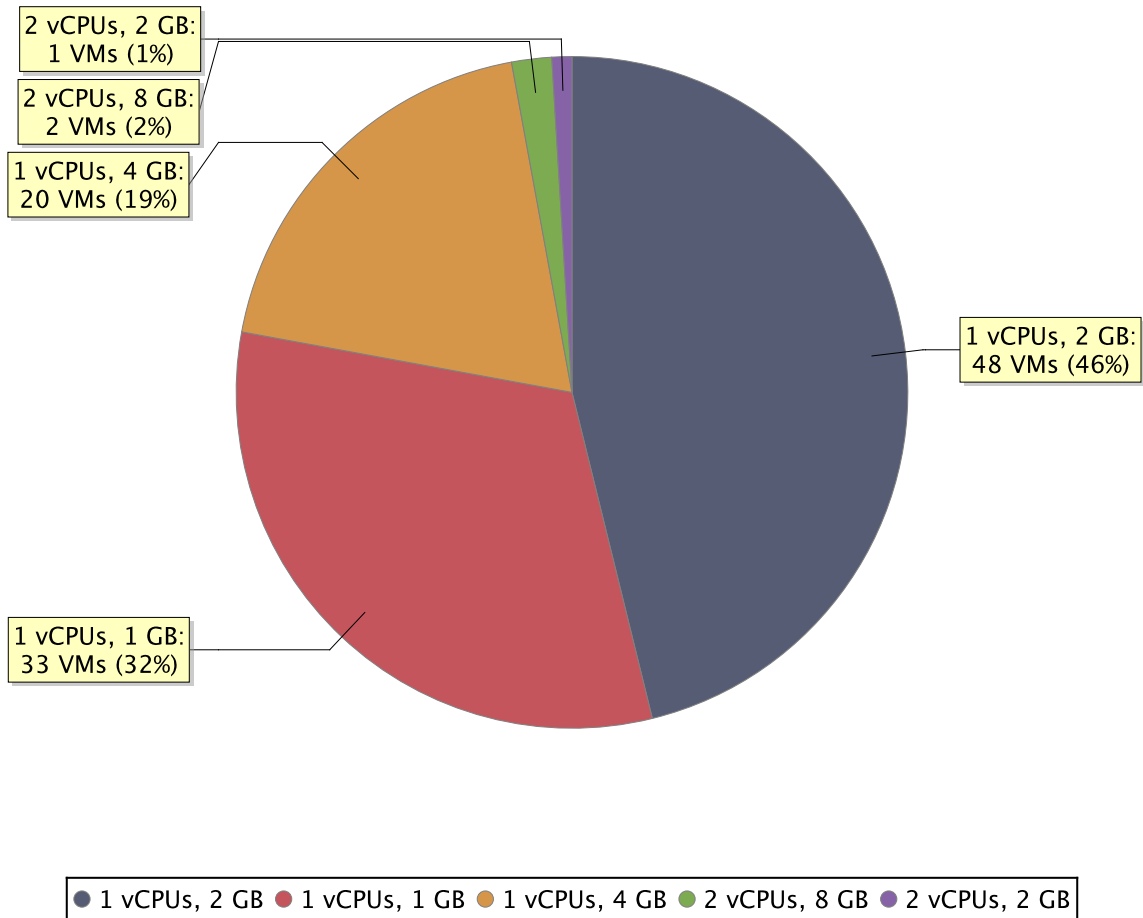

Interval Information

Interval size: Weekly

Number of intervals: 4

Datacenter Details

Provinciehuis

Host count: 0

Total CPU : 265.22 GHz, 23,673.23 MHz Demand

Total MEM: 383.99 GB, 43,910.99 MB Demand

Virtual Machine count: 0

Virtual Machine Details

Virtual machine usage

Total CPU : 265.22 GHz, 23,673.23 MHz Demand

Total MEM: 383.99 GB, 43,910.99 MB Demand

Virtual Machine count: 0

Common Virtual Machine Configurations - Distribution Chart

Distribution Chart #1
Datacenter: Provinciehuis

Common Virtual Machine Configurations - Distribution Table

Virtual Machine Configured Capacity Datacenter: Provinciehuis	
Configuration	Virtual Machines
1 vCPUs, 2 GB	48.0
1 vCPUs, 1 GB	33.0
1 vCPUs, 4 GB	20.0
2 vCPUs, 8 GB	2.0
2 vCPUs, 2 GB	1.0